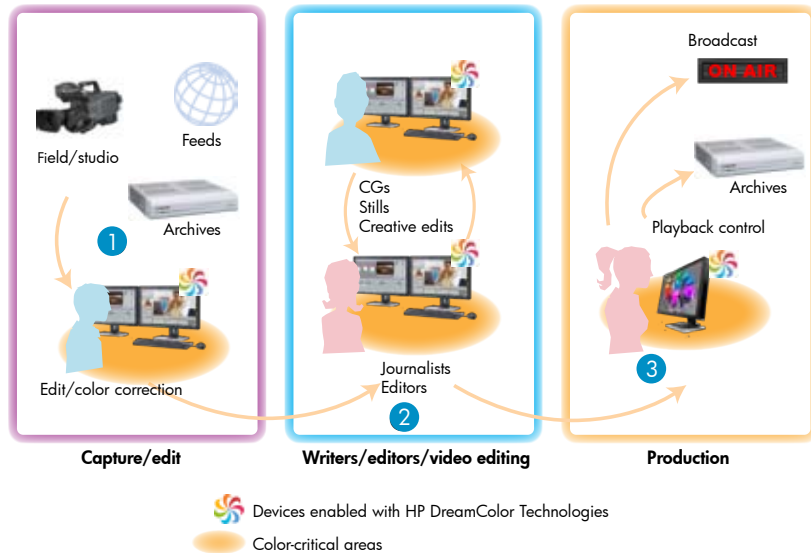

## HP DREAMCOLOR LP2480ZX PROFESSIONAL DISPLAY

and applications in broadcasting

High-definition (HD) broadcast television has impacted the entire broadcast industry. It's not just that studios will be replacing massive amounts of equipment—it's also about viewers who are now acutely aware of colors. More than ever, the entire broadcast workflow needs to comprehend color management. HP DreamColor Technologies, and specifically the HP DreamColor LP2480zx Professional Display, facilitate just that: they make it easy to produce accurate, predictable, and consistent color across your studio's workflow.

### **Lock-in color consistency**

The HP DreamColor LP2480zx display fully encloses the color spaces that are used in broadcast. More importantly, the HP DreamColor LP2480zx display is factory calibrated to accurately lock in your color space at the touch of a button. The factory calibrated color spaces include Adobe® RGB, sRGB, Rec. 709, Rec. 601, and DCI-P3 emulation (97%).

With the HP DreamColor LP2480zx display, you get a billion-color display that puts unprecedented color accuracy and control in the studio. The display can faithfully recreate the colors that will ultimately end up on-air—allowing color accuracy and consistency from capture through broadcast.

#### The next step in broadcast color management

The HP DreamColor LP2480zx display is the world's only color-critical 24" diagonal widescreen LCD display based on the HP DreamColor Technologies—helping broadcast professionals get to air faster with the ability to match screen to reality, easily. With the LP2480zx, you can bring your productions to life quickly, with greater color control and repeatable precision—from one display to thousands, and across a single location or multiple sites throughout the world.