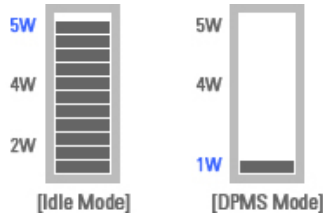

17" thin client LCD monitor

- innovative power saving
- Magic Rotation
- MagicTune
- mountable design

Server- based computing is the future of network computing. The SM730XT rides the crest of the wave with its ultra secure enhanced security features and ultra efficient reduced total cost of ownership. With dedicated thin client capability it is not only an exceptional monitor, it is also a remote graphical desktop you can trust.

innovative power saving

DPMS (Digital Power Management System) + Mechanical power off switch adopted. In DPMS mode, the monitor uses less than 1W in stand-by mode.

Magic Rotation

MagicRotation provides the user with a rotation feature (0, 90 degree) that facilitates the optimum utilisation of computer display screen.

Display	Screen Size	17"
	Resolution	1280 x 1024
	Brightness	300cd/m ²
	Contrast Ratio	700:1

	Response time	6ms
	Colour supported	16.7Mil.
	Viewing Angle (Horizontal/Vertical)	170 / 160 (CR>10)
Signal Input	Video Signal	Analog RGB
	Sync. Signal	Separate H/V, Composite, Automatic synchronization W/O external switch of Sync
	Connector	15pin D-sub
Power	Power Consumption	70 watts (max)
	Standby Power (DPMS)	< 2.7 watts (Monitor Only)
	Type	Built-in
Features	Plug & Play	DDC 2B
	Multimedia Speakers	1 watt x 2
	Special Features	[System]- CPU : AMD Sempron 2100+- OS : Win XPe- DDR2 512MB- Flash 2G[S/W]- Win XPe Feature Pack 2007- Microsoft RDP 6.0- Citrix ICA 10.1[Connectivity]- Serial Port- Headphone / Line out, Microphone in- RJ45 - Giga net- VGA in (for PC monitor), VGA out (for Dual Video)
	USB powered hub option	4 x USB2.0
	Mac compatibility	Yes
	Wall-Mount	VESA 100mm
	TCO	TCO'99
	Cabinet Colour	Silver / Black
Stand	Type	Swivel / Height Adjustable
Specification	Product Dimension (Without Stand, WxHxD)	370 x 342 x 69mm
	Dimensions (WxHxD)	370 x 404 x 200mm
	Shipment Dimension (WxHxD)	470 x 445 x 235mm
	Product Weight	6.7kg
	Shipment Weight	8.5kg